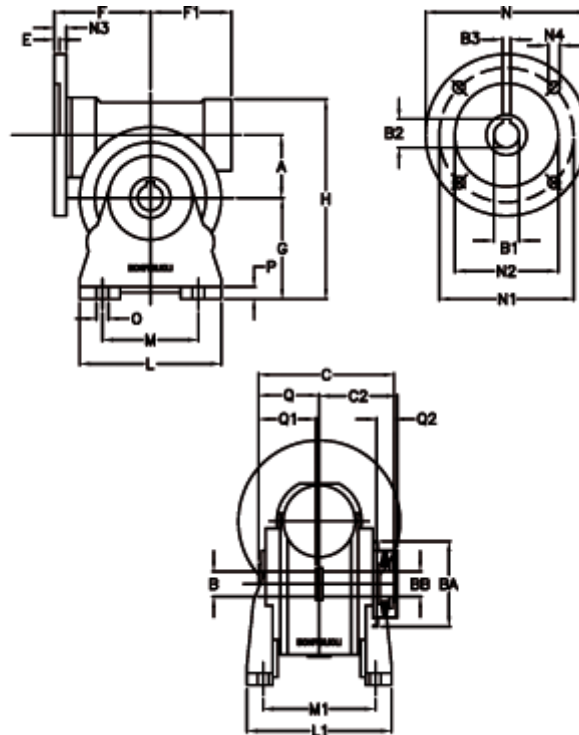

Article number: 390204908022236

Description: Worm Gear with Torque Limiter  
VF 49-L2-A-80 P63B5

## Measures

a = 49.50	C2 = 63,5	L1 = 124.0	O = 8.5
B = 25	Description = VF 49A-xx-63B5	m = 63	P = 12
B1 E7 = 11	E = 3.0	M1 = 98.5	Q = 51.0
B2 = 12.8	F = 70	N = 140	Q1 = 41
B3 H9 = 4	F1 = 63	N1 = 115	Q2 = 15
BA = 63	g = 82	N2 = 95	
BB H7 = 14	H = 162	N3 = 10.5	
C = 105	L = 110	N4 = 9,5	